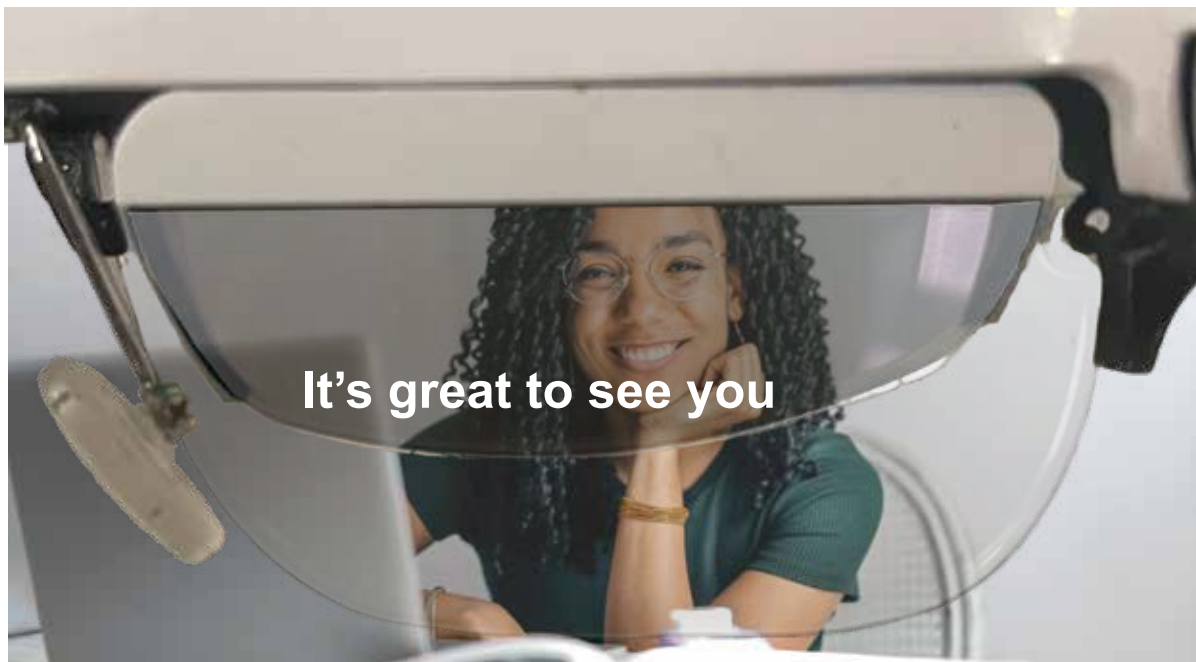

NuCaption

Delivering Real-time Subtitles

Making Everyday Conversations Accessible™

Using **industry leading** speech to text engine **NuCaption** captures the conversation in **real-time** for you to read. Whether you are hard of hearing or completely deaf **NuCaption** can help you see what people are saying. Paired with the **NuEyes PRO 3e smart glasses** NuCaption visually delivers what others are saying **live in your field of view**.

No matter if you are at the dinner table, doctors office, or at the store, **NuCaption** helps your **see what is being said** without the need for additional assistive devices, sign language, or an interpreter. **Let NuCaption help you connect.**

on the go

Delivered in your Field of View
accessible in light weight AR smart
glasses to stay engaged

Online and Off Line Access

no matter if your connected
or not NuCaption delivers

when it matters most

Independance