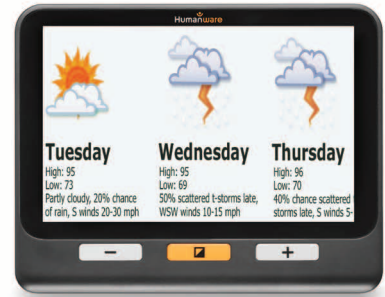

explorē 8

THE BIG PICTURE IN A SMALL PACKAGE

More than ever, people with low vision are looking for a powerful yet lightweight tool to help them see clearly in their daily activities. Our latest innovation? The **explorē 8**, a Touchscreen HD handheld magnifier for active people who prefer a large screen but still want maximum portability. It is smaller, lighter and more affordable than most 7-inch magnifiers on the market while providing a screen more than 30% larger, designed to make life easier—and a whole lot clearer.

HumanwareTM

see things. **differently.**

A MAGNIFIER MADE FOR MODERN LIFE

Delivering unmatched image quality, the explorē 8 features two 21-megapixel cameras—one for things less than 15 cm away like documents, books and newspapers, and a second camera for distance viewing away to see things like street and store signs.

The device boasts the largest screen in the smallest package, designed with the latest technology, innovative features and an easy to use touchscreen for unmatched mobility, comfort and convenience wherever you go.

Lightweight device loaded with next-level features

The explorē 8 may be compact but it packs a powerful punch, with a large Ultra HD screen for easy reading and a host of other cutting-edge features to help keep things in focus when you're on the move.