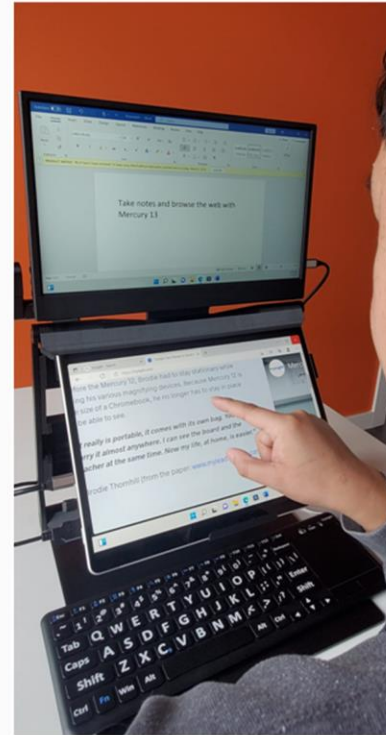

Dual Monitor

The Mercury 13 doubles screen real estate by adding an optional second screen on top. The lightweight screen can be angled for viewing comfort and is powered by a single cable connected to the tablet's USB-C Port, which means no wall outlet is needed.