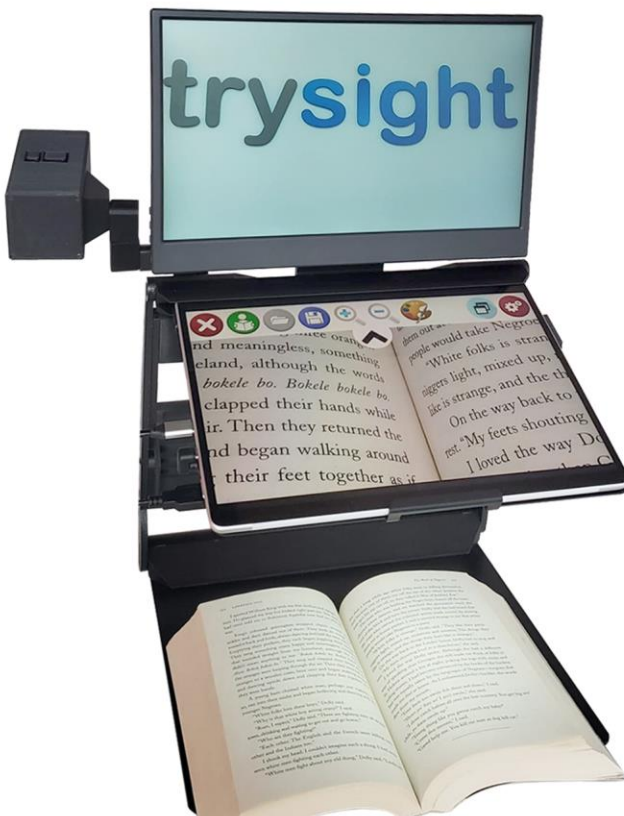

Mercury 13

Low Vision Computer System

See things near, far and on the computer

The Mercury 13 is a lightweight, compact, Windows Tablet based System specifically designed for the visually impaired. The Mercury 13 is a complete laptop and CCTV replacement, which means there is only one device to take notes, see the whiteboard, access the web or read physical documents!

All in one low vision system

The Mercury 13 is a complete low vision system designed to replace a laptop, a magnifier and an OCR device. Its powered by the latest Microsoft windows tablet, the Surface Pro 8 with a large 13-inch screen to maximize viewing area. It folds into a compact size and fits into a laptop sized bag for maximum portability

Listen to printed text and documents

The Mercury 13 includes highly accurate OCR to convert the printed word into spoken text. Documents can be stored and retrieved later to be spoken aloud in a variety of voices and languages. Various reading modes allow for the best possible experience.

Integrated USB Hub and LED

The Mercury 13 has an integrated USB Hub for peripherals such as thumb drives and a bright LED to illuminate documents being read in a low light environment. No separate charging or cables are required as everything is powered by the tablet's own battery using an integrated USB cable. This means there is only one device to charge and fewer wires to carry.