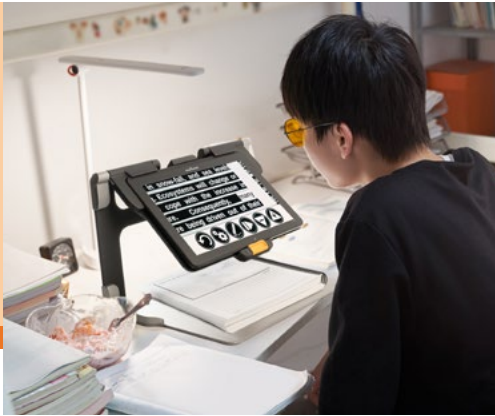

## Smart portable HD magnifier

Connect 12 is a high-performance 12-inch digital magnifier with Android tablet functionality, connectivity, and versatility. It offers up to 24X live HD magnification with intelligent LED illumination. Including a lightweight and sturdy stand, the Connect 12 is easily foldable and highly portable. Staying connected in the classroom has never been this satisfying.

## Connect 12

A smart, ultra-portable magnifier for the connected classroom

- Magnify documents (live or saved)
- Download books
- Highlight documents and take notes
- Text recognition and speech
- USB-C charging and data transfer

## HumanWare solutions for schools

Every student with a visual impairment has a personal way of learning and creating. With HumanWare technology, teachers can ensure students have the right tools to perform required educational tasks successfully. Selecting the right product for students with a visual impairment is essential to ensure their successful transition from school to work and beyond.