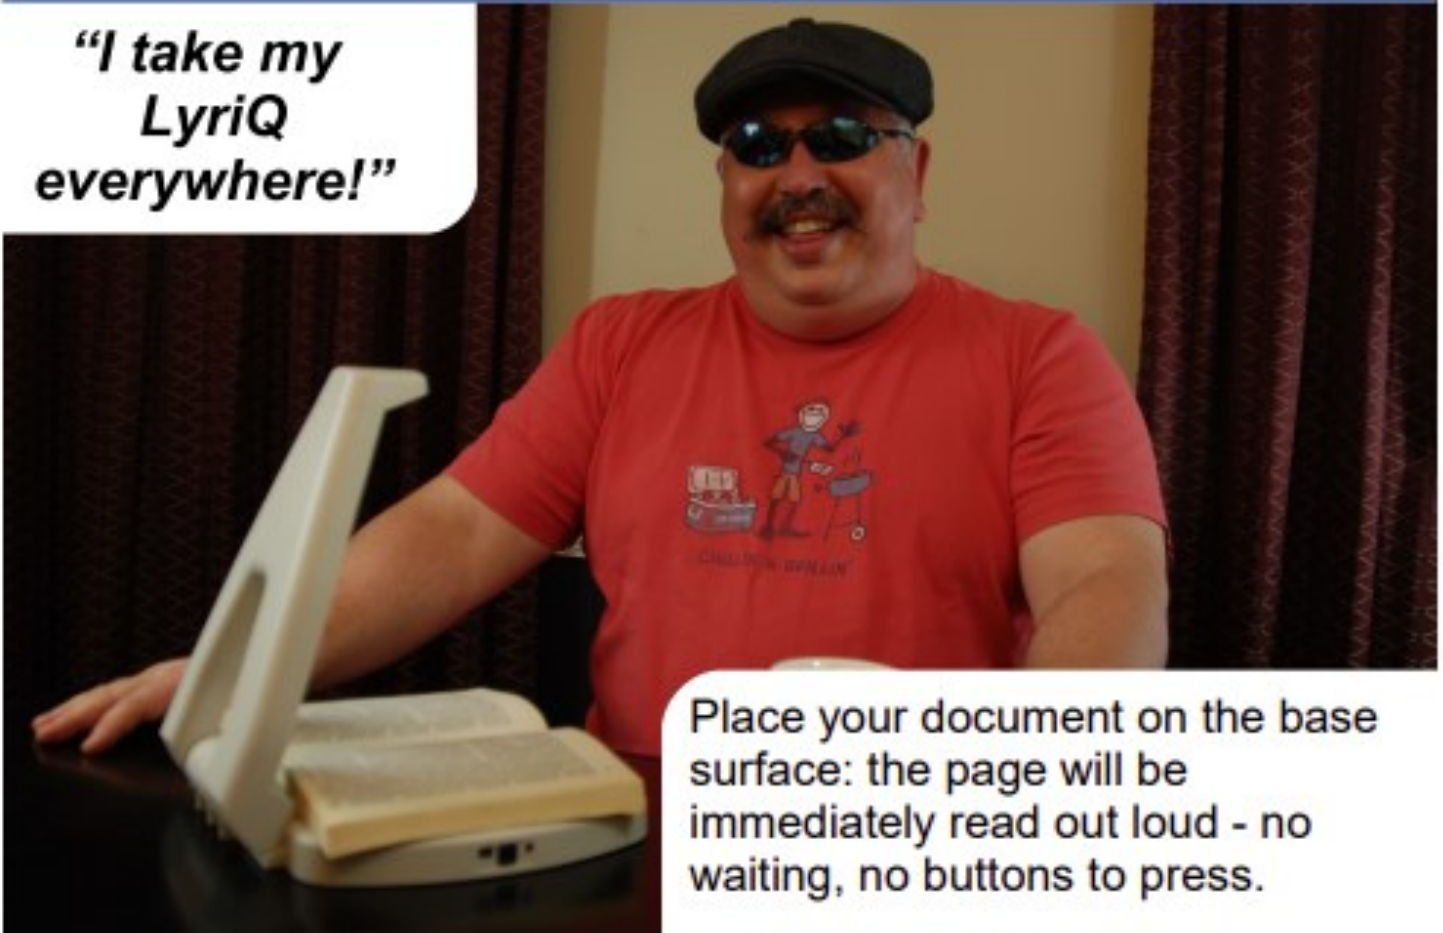

# LyriQ Auto Reader

Scan and read solution for the blind and those with low vision

Instant, lightweight and easy to use auto reader

*"I take my  
LyriQ  
everywhere!"*

Place your document on the base surface: the page will be immediately read out loud - no waiting, no buttons to press.