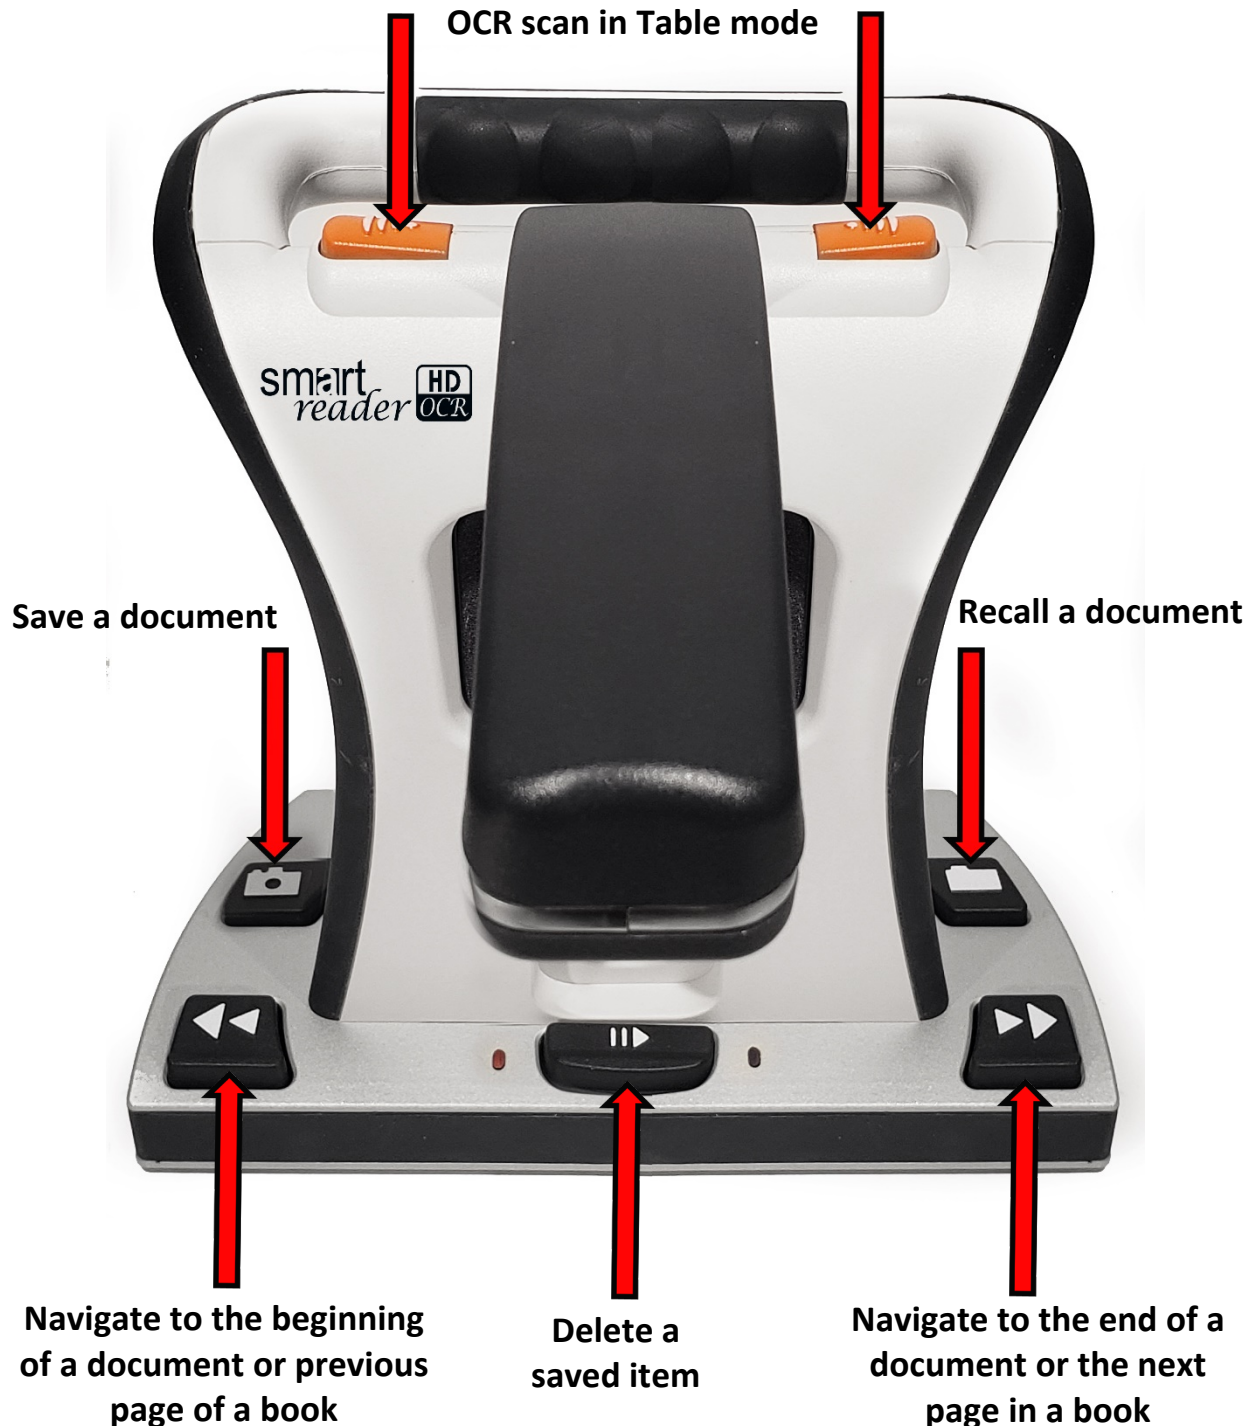

Smart Reader HD Quick Start Guide

Press briefly to ...

Smart Reader HD Quick Start Guide

Press and hold for 5 seconds to ...

Smart Reader HD Quick Start Guide

Key Combinations

Smart Reader HD Quick Start Guide

Side Thumbwheels

Right

Rotate to adjust OCR
speed or pan image
vertically

Left

Rotate to adjust
volume or pan image
horizontally