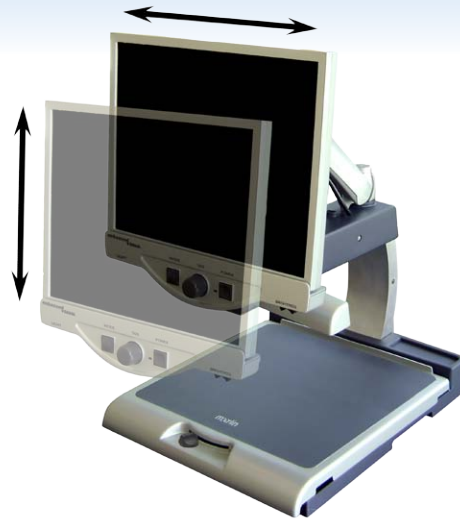

See for yourself what makes Merlin the greatest value and best picture quality available in desktop video magnification. Enjoy a feature rich system made to fit your needs and budget.

Easily pivot Merlin's LCD screen horizontally and vertically to provide a comfortable viewing position. View oversized documents and work on special projects with ease on Merlin's large workspace.

“ The Merlin is the best investment I have made for myself in a long time. Nobody can put a price tag on being able to read, write and see my mail again! ”

-Jeff Helms, CA

Plug in the new Feature Kit to add line markers, windowing/masking and VGA toggle to any Merlin LCD model.

- Simple, easy-to-use tactile controls
- Long lasting LED lighting for truer picture and color
- Ships in one box, simple to unpack, just plug in and begin
- Available in 19", 22 & 24" monitors
- Screen easily pivots, both horizontally and vertically to provide the most comfortable viewing position
- Wide range of adjustable magnification from 2.4x to 85x (varies with display size)
- Computer Compatible (Plus Models or additional hardware required)
- 7 preset viewing modes
- Up to 28 custom programmable color select options available
- Slim, lightweight profile
- Adjustable brightness
- Auto focus
- 3 year warranty

Pivot and adjust the Merlin screen to maximize peripheral vision.

Merlin

Merlin's unique screen shifts from left to right and up and down for your most comfortable viewing position. Providing a clear crisp image and truer picture and color, you'll find reading and performing daily tasks enjoyable again